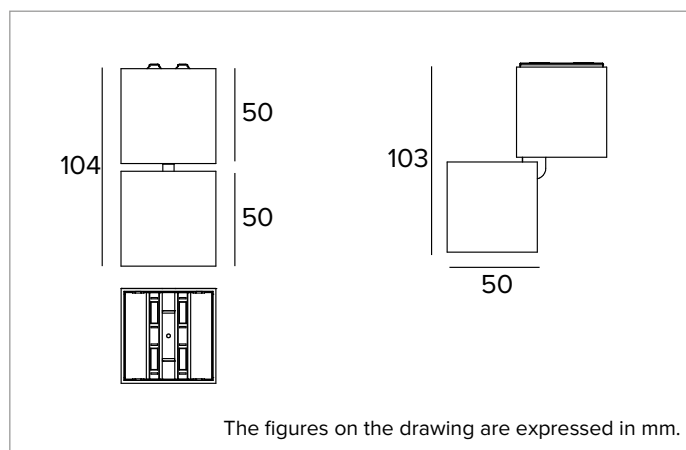

SOURCE

High efficiency Chip on Board LED Ra90.

Energy efficiency class: E

Nominal power: 6,5W

Nominal flux: 1060lm

Colour rendering index: 90

Rf: 90

Rg: 98

CCT nominal: 4000K

SDCM: 2

Lifetime (L80/B10): >50000h tq +25°C

ILLUMINOTECHNICAL CHARACTERISTICS

Convex faceted anodised mirror finish aluminium, medium wide flood precision optic, a holographic diffuser filter and a black polycarbonate frame. The light is suitable for installation in work environments UGR<19 (EN12464-1).

Optic: REFLECTOR

Beam angles: MWFL

Optical efficiency: 82%

Fixture flux: 873lm

Luminous efficacy: 123lm/W

Photobiological safety: Compliant with RG1 low risk group

MECHANICAL CHARACTERISTICS

White painted die-cast aluminium body. Adjustable fixture, 50x50mm. Tiltability of the optical unit from 0° to +90° on the vertical plane and of 358° on the horizontal plane.

Colour and finish: Plaster white

Dimensions: 50x50mm

Weight: 0.2Kg

Version: ADJUSTABLE CASAMBI

Degree of protection: IP20

ELECTRICAL CHARACTERISTICS

Fixture Power: 7W

Power supply: 48Vdc

Insulation Class: CLASS 3

Class F: YES

Ambient temperature: 0°C / +25°C

INSTALLATION

Extremely rapid, versatile and simple mechanical and electrical coupling system using magnets which support the fixture on the Power Track and feed power inside the fixture on all versions.

NOTES

Integrated Casambi control system (Casambi Ready). DALI control system available using a special accessory. 110-277Vac version available on request. Commissioning of the control system via free APP; the intervention of a specialist technician can be quoted on request.

WARRANTY

5 years.

WARNING

Luminaire designed for disposal/recycling at end-of-life. Replaceable (LED only) light source by a professional. Replaceable control gear by a professional.

Due to the technological evolution of the electronic components, the data provided may be updated, and as such, confirmation must be requested during the order process.

Luminous flux and power supply have +/-10% tolerances with respect to the indicated value. tq +25°C (CIE 121).

We reserve the right to make technical changes.

Targetti Sankey S.r.l.
Via Pratese, 164
50145 Firenze - Italy
Tel: +39 055 37911
targetti.com
targetti@targetti.com

CCIAA Firenze
Share Capital:
€ 500.000,00
VAT N. (IT):
01537660480
R.E.A: FI-275656

TARGETTI